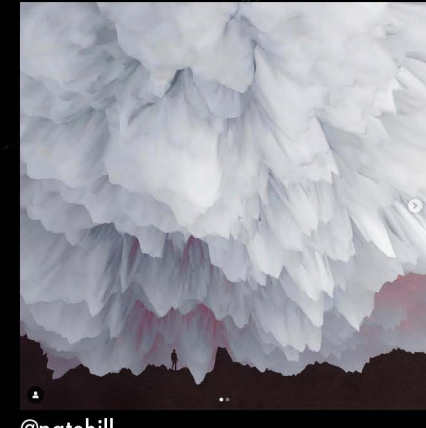

@natehill
<https://www.instagram.com/p/CQizgGxJ7xl/>