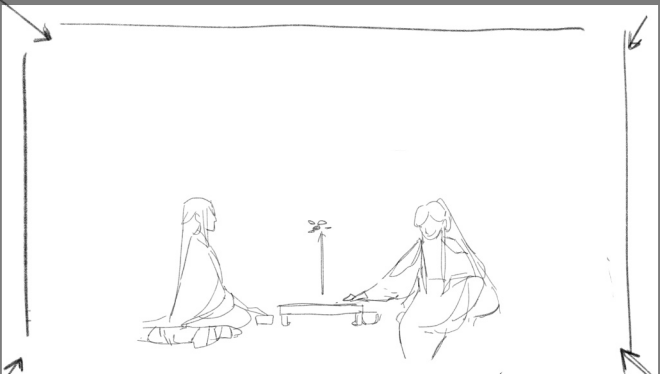

Dramatic zoom in.

Rotate camera

Dramatic zoom in.

Slow motion

Above camera angle

white pieces breaking apart

Camera moving right

Slow motion

- A number of pieces quaked on the chessboard, then rose above the players.
- Hua waved his fan, breaking the white pieces, and waved the black pieces towards Jing.