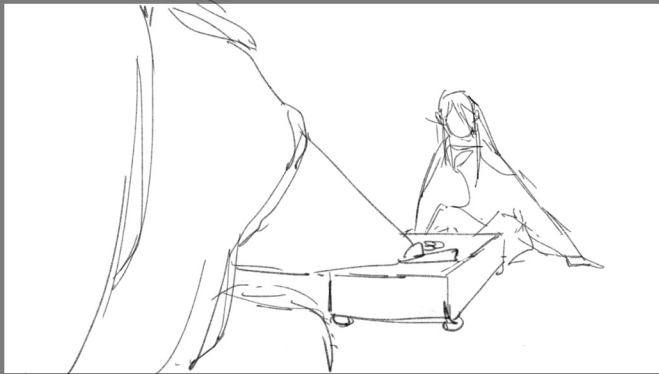

Dramatic zoom in.

Rotate camera

Dramatic zoom in.

Slow motion

Above camera angle

white pieces breaking apart

Camera moving right

Slow motion

- A number of pieces quaked on the chessboard, then rose above the players.
- Hua waved his fan, breaking the white pieces, and waved the black pieces towards Jing.