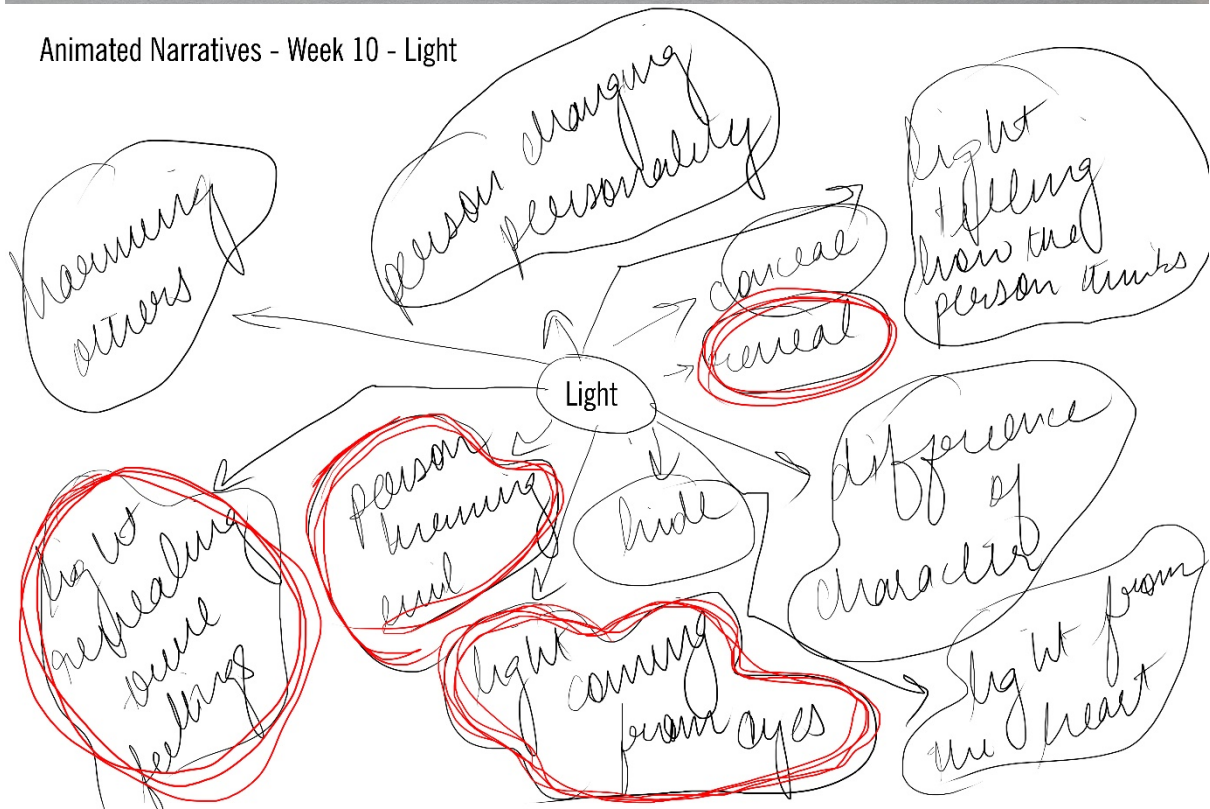

Animated Narratives - Week 10 - Light concept

Animated Narratives - Week 10 - Light

Light revealing true feelings:

Light reveals here actually what the person thinks
reveals the inner state of the character
makes the character vulnerable
can be beaten easily but is very strong

person turning evil

how a person turns evil is visible through the light(background and foreground)

light coming from eyes

dark and scary light gets emitted from the eyes once the person becomes evil

reveal

light being used to reveal or hide the good/bad in a person's character

Animated Narratives - Week 10 - Light