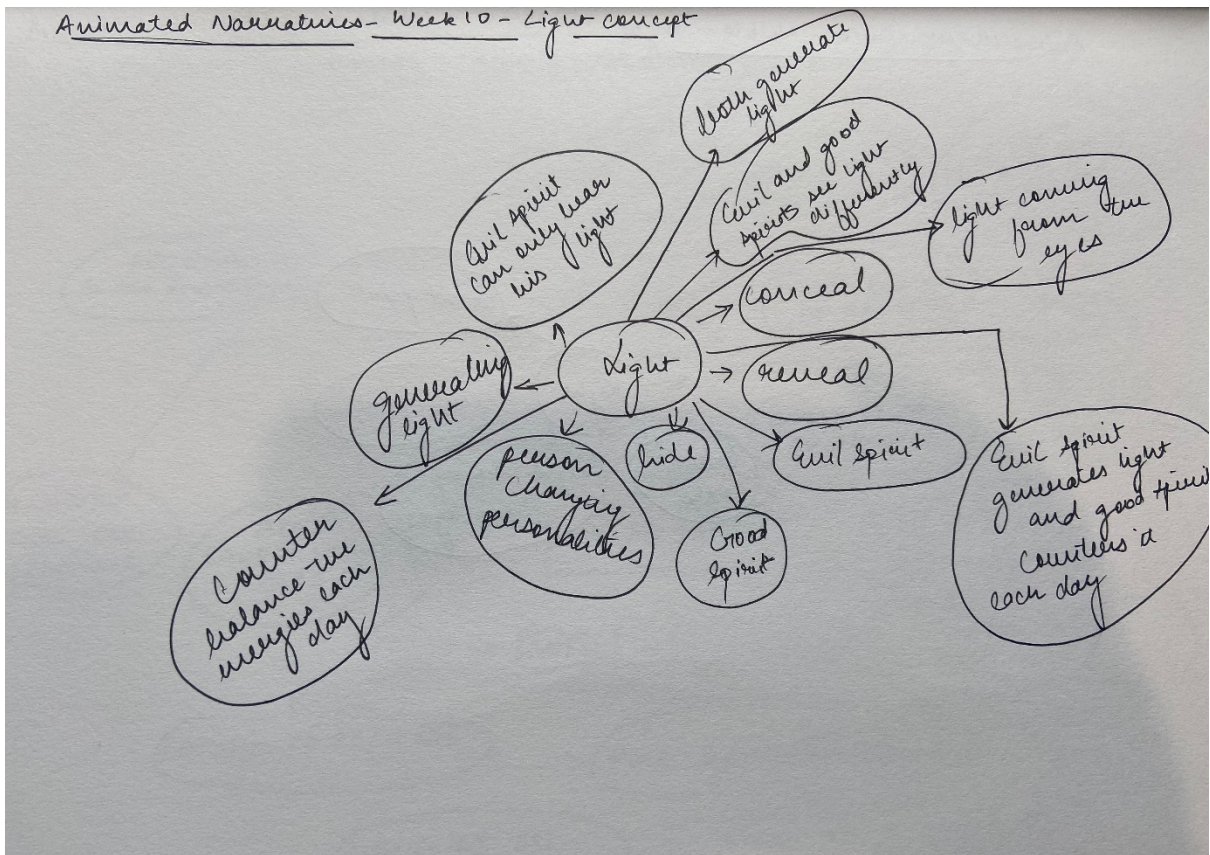

Animated Narratives - Week 10 - Light concept

Animated Narratives - Week 10 - Light

Light revealing true feelings:

Light reveals here actually what the person thinks
reveals the inner state of the character
makes the character vulnerable
can be beaten easily but is very strong

person turning evil

how a person turns evil is visible through the light(background and foreground)

light coming from eyes

dark and scary light gets emitted from the eyes once the person becomes evil

reveal

light being used to reveal or hide the good/bad in a person's character

Animated Narratives - Week 10 - Light