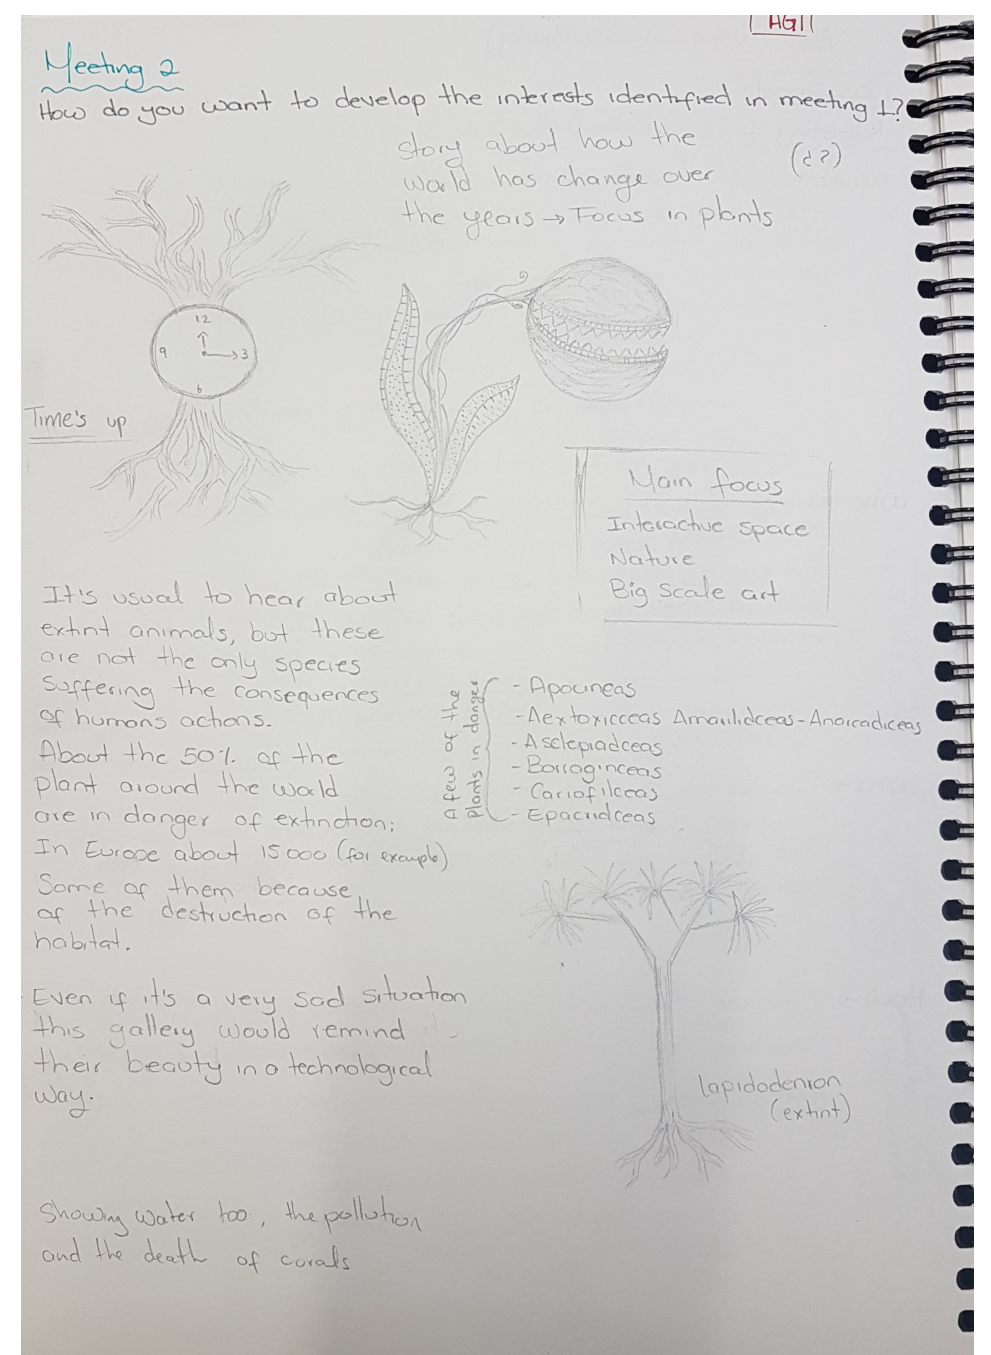

The purpose is to make between 4 - 6 short animations which will show plants in museums, walls, cities..etc. and slowly this walls will dissapear and we would see how nature used to be.

### Some Plants in danger:

Apocineas

Aextoxcceas Amarildceas

Barranginceas...etc

**Self Assessment:** I have no experience animating so this would be a big challenge, but I will do it with after effects.

Other challenge is that I can make some drawings but I'm not an illustrator expert

# References

Ends with a wall with  
a layer of a slaves.

*Synea Superba*